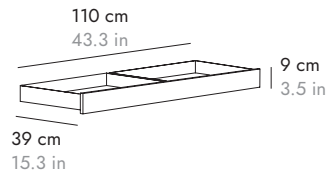

OPTIONAL TOP INTERNAL DRAWER CAJÓN INTERIOR OPCIONAL

MLM701

Full extraction interior drawer.
Cajón interior extracción total.