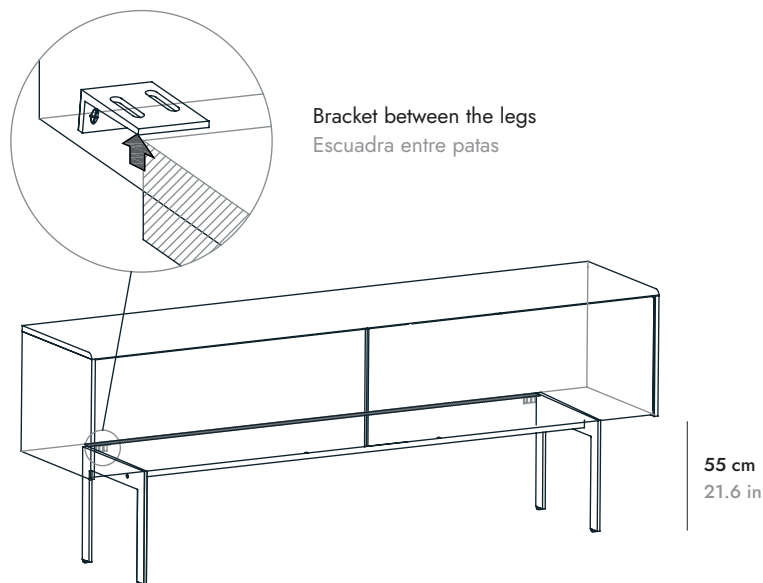

OPTIONAL TOP TRIM PANEL PANEL EMBELLECEDOR SOBRE OPCIONAL

MLM005

286 cm
112.5 in

METAL BASES ZÓCALOS

| | | | | |
|--|---------------------|---------------------|---------------------|-----------------------------------|
| | H 6 cm - 2.3" | H 17 cm - 6.7" | H 29 cm - 11.4" | WALL BRACKET HERRAJE PARED |
| | 291 cm 114.6 in | 290 cm 114.1 in | 290 cm 114.1 in | |

OPTIONAL TOP INTERNAL DRAWER CAJÓN INTERIOR OPCIONAL

MLM701

Full extraction interior drawer.
Cajón interior extracción total.

CUPBOARD 116 cm ALACENA 116 cm

MLM615 Technic doors

MLM755 Technic doors

Wall fixing suggested
Se recomienda atornillar a la pared

METAL BASES ZÓCALOS

| | H 6 cm - 2.3" | H 17 cm - 6.7" | H 29 cm - 11.4" |
|---|---|--|---|
|  |  |  |  |

! STABILITY ESTABILIDAD

It is recommended that sideboards with 55 cm - 21.6" high plinths are attached to the wall with the wall brackets included in the hardware box.

Se recomienda fijar a la pared los aparadores con zócalos de 55 cm - 21,6" de alto con los soportes de pared incluidos en la caja de herrajes.

TOP INTERNAL DRAWER CAJÓN INTERIOR

The Malmö collection has an optional interior drawer with a full extraction guide. This can be installed without removing the divider side of the module.