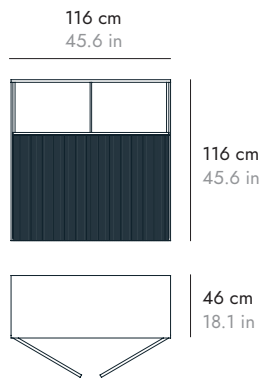

| | | | | | |
|--|--------------------|--------------------|--------------------|--------------------|-----------------------------------|
| | H 6 cm - 2.3" | H 17 cm - 6.7" | H 29 cm - 11.4" | H 55 cm - 21.6" | WALL BRACKET HERRAJE PARED |
| | 223 cm 87.7 in | 173 cm 68.1 in | 173 cm 68.1 in | 173 cm 68.1 in | |

OPTIONAL TOP TRIM PANEL PANEL EMBELLECEDOR SOBRE OPCIONAL

MLM005

286 cm
112.5 in

METAL BASES ZÓCALOS

| | | | | |
|--|---------------------|---------------------|---------------------|-----------------------------------|
| | H 6 cm - 2.3" | H 17 cm - 6.7" | H 29 cm - 11.4" | WALL BRACKET HERRAJE PARED |
| | 291 cm 114.6 in | 290 cm 114.1 in | 290 cm 114.1 in | |

OPTIONAL TOP INTERNAL DRAWER CAJÓN INTERIOR OPCIONAL

MLM701

Full extraction interior drawer.
Cajón interior extracción total.

CUPBOARD 116 cm ALACENA 116 cm

MLM615 Technic doors

MLM755 Technic doors

Wall fixing suggested
Se recomienda atornillar a la pared

METAL BASES ZÓCALOS

| | H 6 cm - 2.3" | H 17 cm - 6.7" | H 29 cm - 11.4" |
|---|---|--|---|
|  |  |  |  |

! STABILITY ESTABILIDAD

It is recommended that sideboards with 55 cm - 21.6" high plinths are attached to the wall with the wall brackets included in the hardware box.