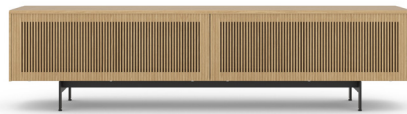

MALMÖ

TECHNICAL INFORMATION SHEET

MALMÖ

BY MARIO RUIZ, 2018

PRODUCT TYPE

Sideboard & Cupboard

Mario Ruiz's collection let you discover, as speleologists do, the space where the sideboard collection gathers different layers of different materials. Precious materials arise from the delicate wooden curves and become the main players.

DETAILS. DETALLES

MALMÖ

BY MARIO RUIZ, 2018

design Nation

punt

SIDEBOARD 172 cm APARADOR 172 cm

MLM312

MLM315 Technic doors

OPTIONAL TOP TRIM PANEL PANEL EMBELLECEDOR SOBRE OPCIONAL

MLM003

METAL BASES ZÓCALOS

|  | H 6 cm - 2.3" | H 17 cm - 6.7" | H 29 cm - 11.4" | H 55 cm - 21.6" | WALL BRACKET HERRAJE PARED  | |
|---|---|----------------|---|-----------------|--|--|
| |  | 166 cm 65.3 in |  | 116 cm 45.6 in | |  |