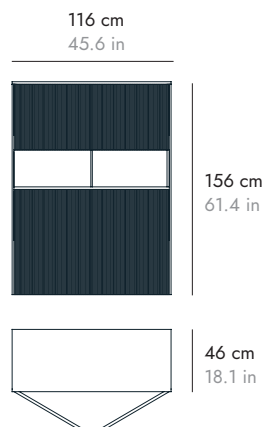

| | | | | | |
|--|--------------------|--------------------|--------------------|--------------------|-----------------------------------|
| | H 6 cm - 2.3" | H 17 cm - 6.7" | H 29 cm - 11.4" | H 55 cm - 21.6" | WALL BRACKET HERRAJE PARED |
| | 223 cm 87.7 in | 173 cm 68.1 in | 173 cm 68.1 in | 173 cm 68.1 in | |

OPTIONAL TOP TRIM PANEL PANEL EMBELLECEDOR SOBRE OPCIONAL

MLM005

286 cm
112.5 in

METAL BASES ZÓCALOS

| | | | | |
|--|---------------------|---------------------|---------------------|-----------------------------------|
| | H 6 cm - 2.3" | H 17 cm - 6.7" | H 29 cm - 11.4" | WALL BRACKET HERRAJE PARED |
| | 291 cm 114.6 in | 290 cm 114.1 in | 290 cm 114.1 in | |

OPTIONAL TOP INTERNAL DRAWER CAJÓN INTERIOR OPCIONAL

MLM701

Full extraction interior drawer.
Cajón interior extracción total.

CUPBOARD 116 cm ALACENA 116 cm

MLM615 Technic doors

MLM755 Technic doors

Wall fixing suggested
Se recomienda atornillar a la pared

METAL BASES ZÓCALOS

| | H 6 cm - 2.3" | H 17 cm - 6.7" | H 29 cm - 11.4" |
|---|---|--|---|
|  |  |  |  |

! STABILITY ESTABILIDAD

It is recommended that sideboards with 55 cm - 21.6" high plinths are attached to the wall with the wall brackets included in the hardware box.