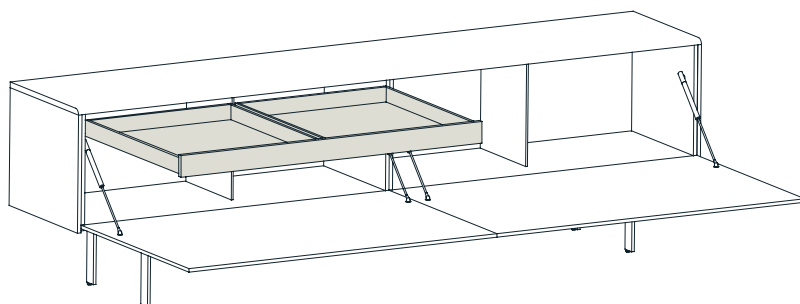

TOP INTERNAL DRAWER CAJÓN INTERIOR

The Malmö collection has an optional interior drawer with a full extraction guide. This can be installed without removing the divider side of the module.

La colección Malmö cuenta con un cajón interior opcional con guía de extracción total. Este puede ser instalado sin eliminar el costado divisor del módulo.